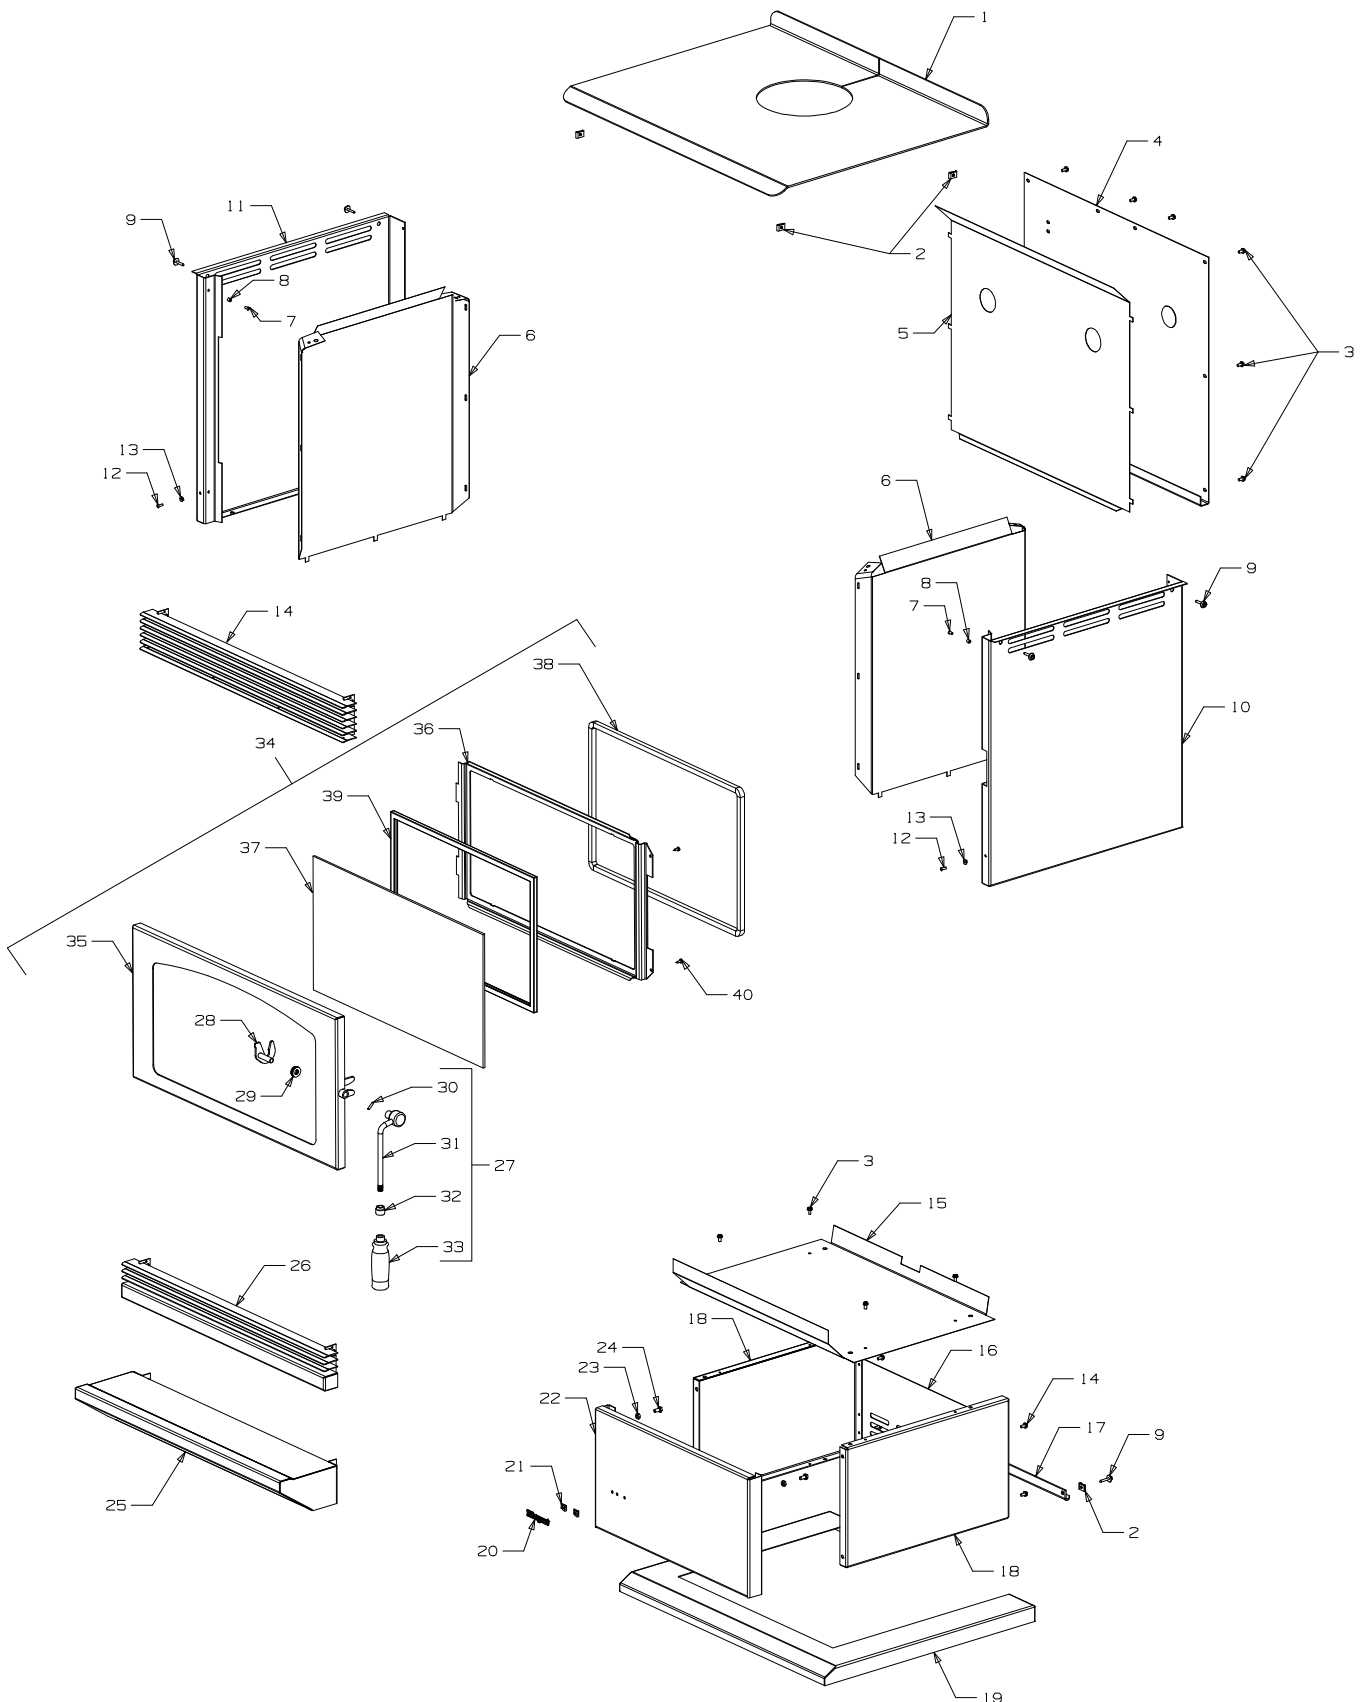

<i>Item No</i>	<i>Part No</i>	<i>Description</i>	<i>Qty</i>	<i>Item No</i>	<i>Part No</i>	<i>Description</i>	<i>Qty</i>
1	793040	Panel-Top - Metallic Black	1	21	503001	Nut-Spire	4
	• 793041	Panel-Top - Moss Green	1	22	993012	Pedestal-Front	
2	503388	Nut-Spire	6			- Metallic Black	1
3	503630	Screw, S/T 10 x .4	15	• 993032	Pedestal-Front - Moss Green		1
4	793021	Panel-Rear - Metallic Black	1	23	501602	Nut, M8	18
	• 793022	Panel-Rear - Moss Green	1	24	501959	Screw, Set M6 x 12	6
5	987120	Heatshield-Back	1	25	793023	Shelf Assy-Ash	
6	987121	Heatshield-Side	2			- Metallic Black	1
7	586167	Rivet-Pop 4.0 Dia x 4.8	2	• 993024	Shelf Assy-Ash - Moss Green		1
8	986148	Spacer-Grille	2	26	793033	Louvre Assy-Bottom, 3 Blade	
9	503459	Screw, S/T 12 x 25	6			- Moss Green - Aust Only	1
10	793019	Panel-Side, RH		27	793044	Handle-Door, Assy	1
		- Metallic Black	1	28	993038	• Latch-Door Assy, 10mm	1
	• 793029	Panel-Side, RH - Moss Green	1	29	501704	• Washer, Flat 10 x 21 x 1.6	4
11	793028	Panel-Side, LH		30	503006	• Pin, Tension 4 x 16	1
		- Metallic Black	1	31	586714	• Handle Assy	1
	• 793020	Panel-Side, LH - Moss Green	1	32	586724	• Ferrule	1
12	501303	Rivet-Pop 4.0 Dia x 7.9	4	33	586722	• Handle-Door	1
13	986149	Spacer-Front Panel	2	34	793046	Door Assy - Metallic Black	
14	794509	Louvre - 6 Blade				(Incl. Glass)	1
		- Metallic Black	1	• 793047	Door Assy - Moss Green		
15	994503	Heatshield-Bottom	1			(Incl. Glass)	1
16	987450	Panel-Pedestal, Back	1	35	793017	• Frame-Door - Metallic Black	1
17	995612	Bracket-Seismic Restraint	1	• 793018	• Frame-Door - Moss Green		1
18	993011	Pedestal-Side - Metallic Black	2	36	994516	• Retainer-Glass	1
	• 993026	Pedestal-Side - Moss Green	2	37	793031	• Glass (Incl. No 39)	
19	993013	Foot Assy - Metallic Black	1			- 5mm x 548mm x 293mm	1
	• 993014	Foot Assy - Moss Green	1	38	793042	• Rope-Door	1
20	584581	Badge - Gold	1	39	793043	• Tape-Glass, Flat 3 x 20	1
				40	501480	• Screw, S/T 8 x .5	4

Bold Text = Assembly
Indented Bullet Points = Item included in Assembly