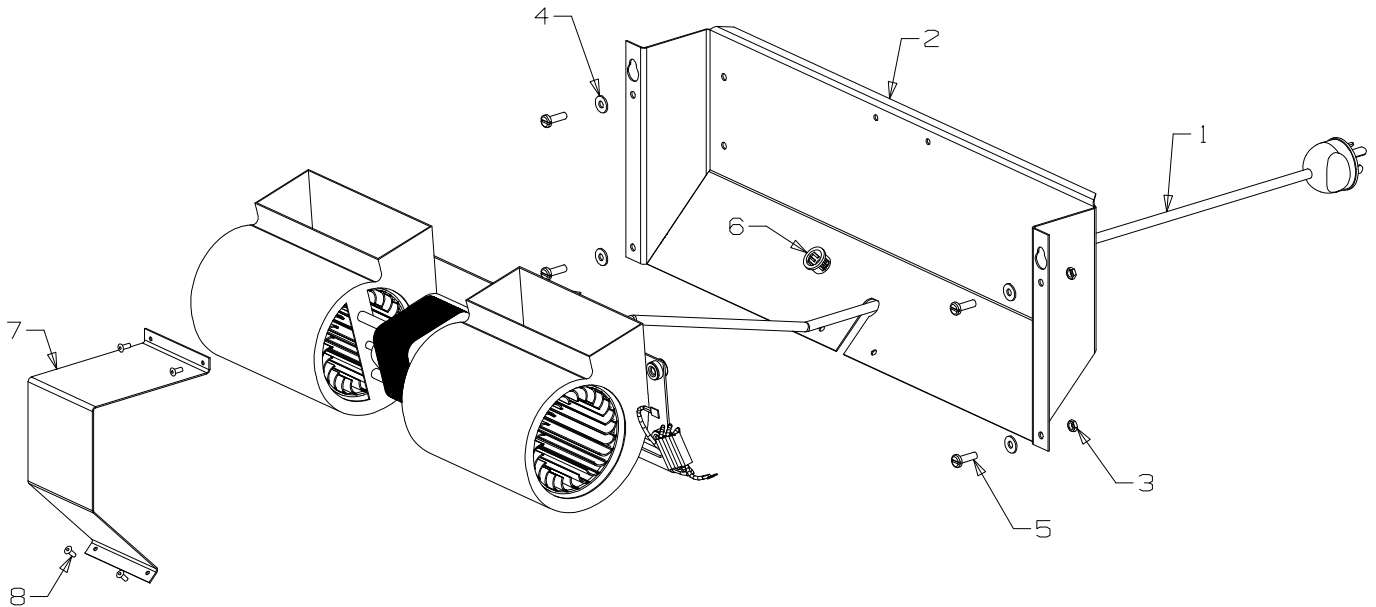

Part No. 987363

Item No	Part No	Description	Qty	Item No	Part No	Description	Qty
1	586575	Fan-3 Speed (Incl. Cord) - Double End	1	5	501580	Screw, Pan M5 x 16	5
2	995226	Panel-Pedestal, Back	1	6	503676	Bush-Plastic	1
3	501856	Nut, M5	5	7	995227	Cover-Fan, Motor	1
4	500848	Washer, Flat 3/16" x .5	5	8	501110	Screw, S/T 6 x .25	6