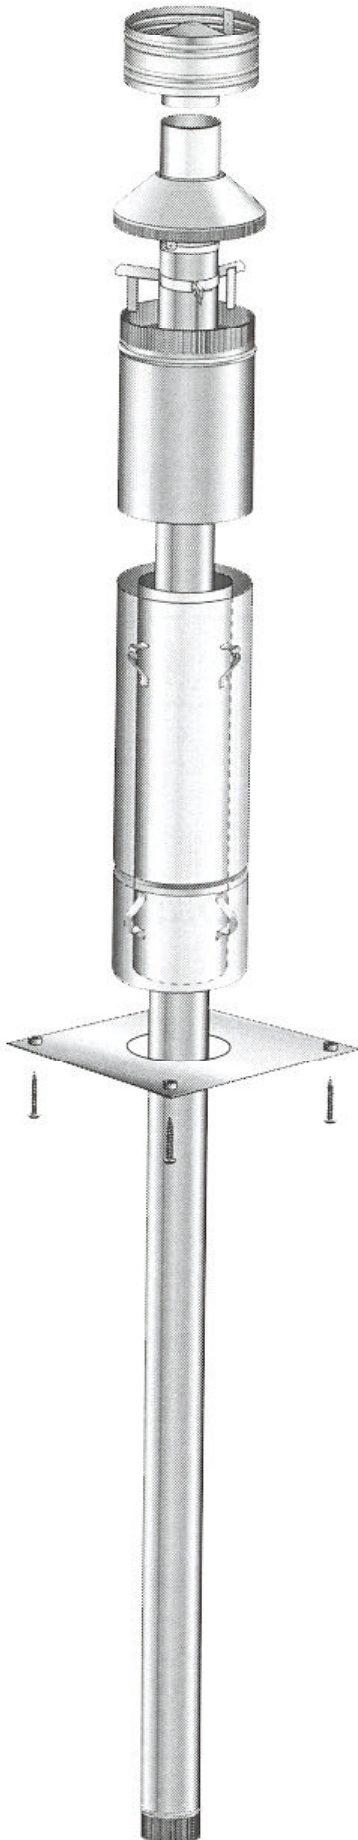

Free Standing Flue Kit

175mm Flue Kit

(to suit **Colorado**, Grandview)

Contains:

- 3 x 1200mm lengths Flue
- 1 x 1200mm length Outer / Inner Heat Shield Combination
- 1 x 600mm Outer Shield Extension
- 1 x Anti Down Draught Cowl
- 1 x Casing Cover
- 1 x top Flue Spacer Bracket
- 1 x Ceiling Plate
- 1 x Packet screws & Ceramic Spacers

Note: Flue Reflector is required for standard installations

NZ ONLY

Part No: 556100