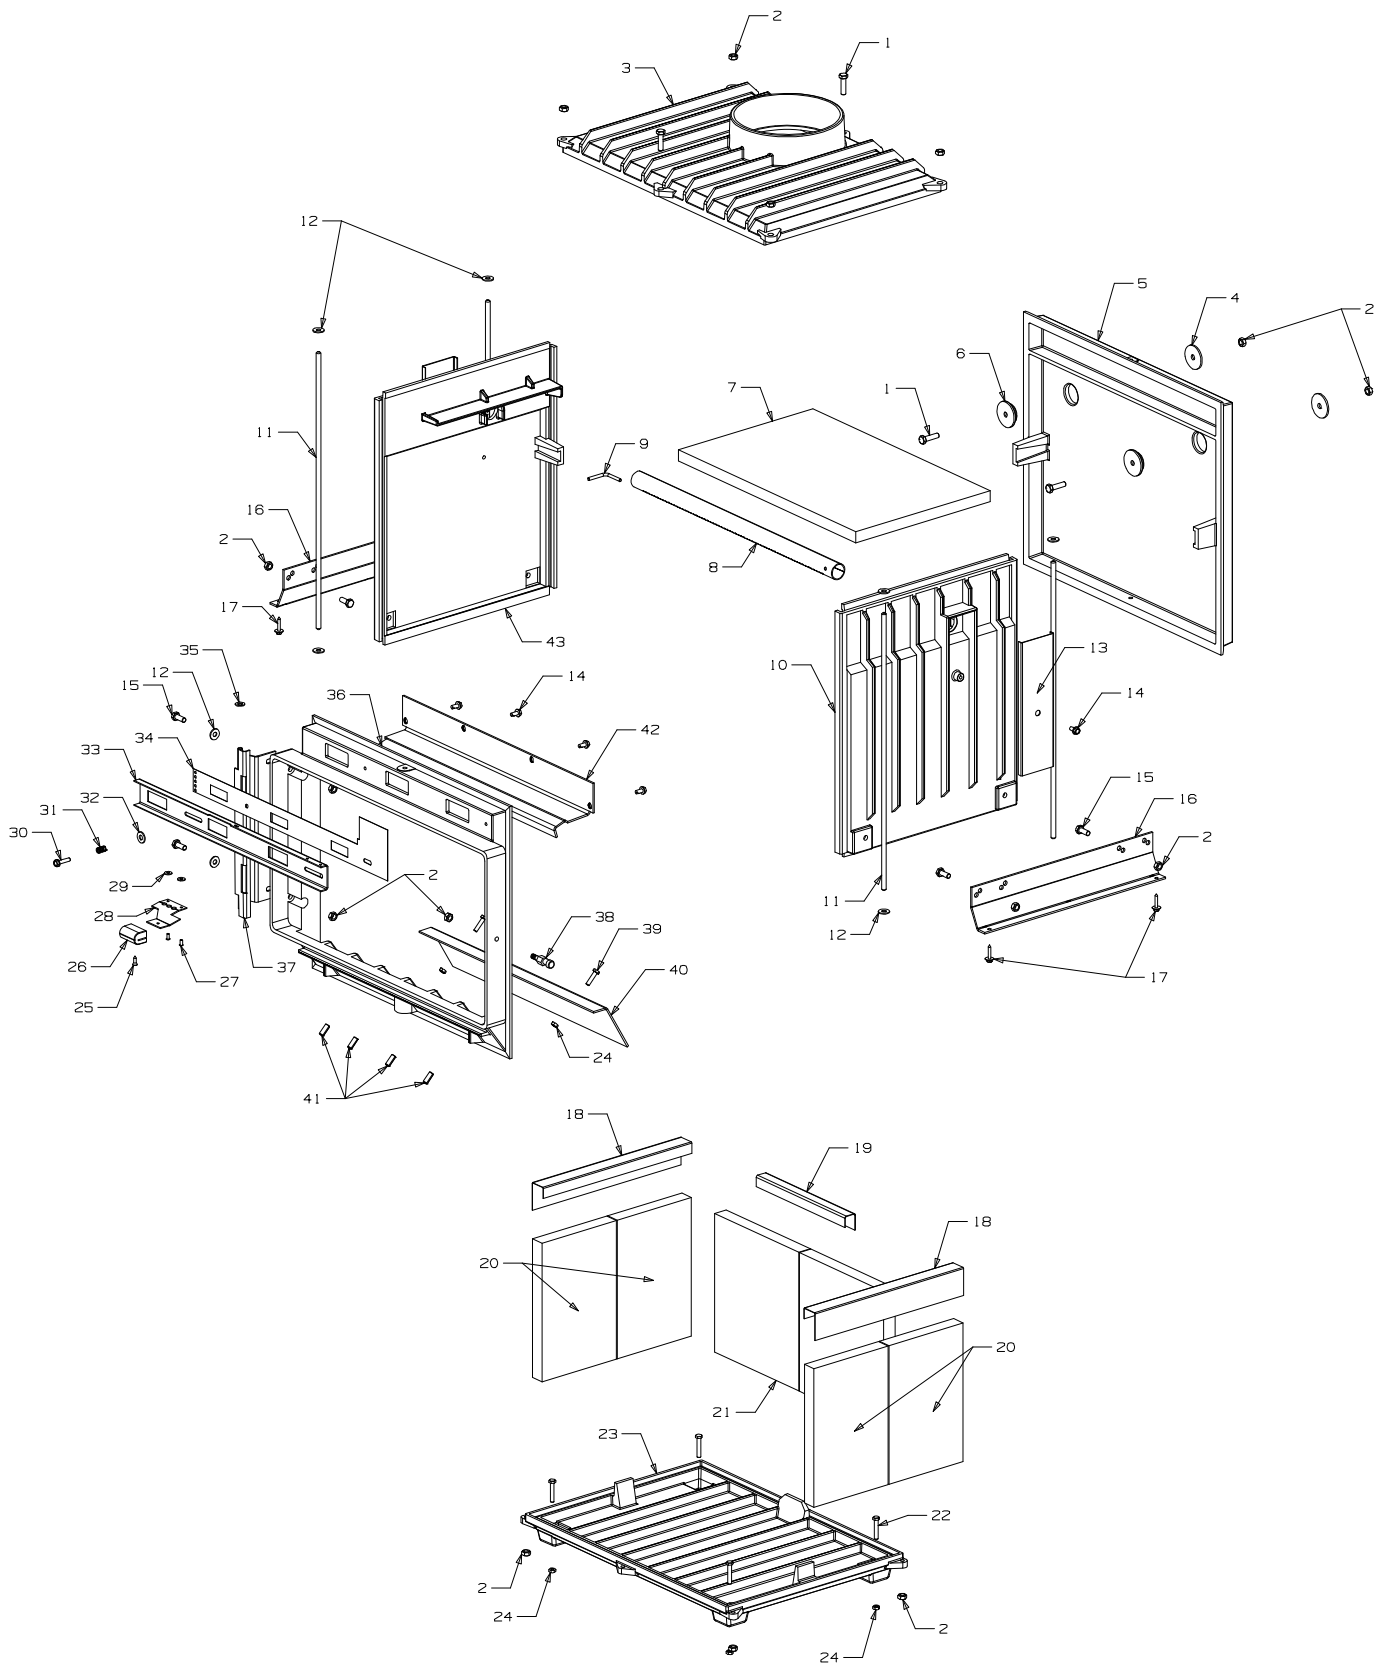

<i>Item</i>	<i>Part No</i>	<i>Description</i>	<i>Qty</i>	<i>Item</i>	<i>Part No</i>	<i>Description</i>	<i>Qty</i>
1	501685	Screw, Set M8 x 30	6	22	501815	Screw, Set M6 x 35	4
2	501602	Nut, M8	18	23	987304	Firebox-Bottom	1
3	795544	Firebox-Top	1	24	501682	Nut, M6	21
4	502093	Washer, Flat 8 x 42 x 3.0	2	25	503004	Screw, Csk No. 8 x 5/8"	1
5	987303	Firebox-Back	1	26	586162	Knob-Air Control	1
6	684089	Plug-34mm Dia	2	27	586167	Rivet-Pop 4.0 Dia x 4.8	2
7	587109	Board-Top - 20mm x 290mm x 470mm	1	28	986166	Extension-Slide, Air Inlet	1
8	987591	Tube-Secondary Air - 65mm x 3.5mm S/S	1	29	500848	Washer, Flat 3/16" x .5	2
9	586439	Pin-Retaining, Secondary Air Tube	1	30	503336	Screw, S/T M6 x 25	2
10	787107	Firebox-Side, RH	1	31	585223	Spring-Compression, Air Inlet	2
11	587108	Rod-Tie, M8	4	32	500374	Washer, Flat 1/4"	2
12	501606	Washer, Flat 8 x 19 x 1.6	14	33	987155	Slide-Air Inlet - 20mm x 50mm	1
13	986146	Cover-Secondary Air	2	34	987178	Plate-Meter, Back - 5ID Holes	1
14	503003	Screw, S/T 1/4" x .5	6	35	006025	Washer, Flat 5/16"	1
15	501597	Screw, Set M8 x 20	6	36	795558	Firebox-Front	1
16	987123	Bracket-Mounting	2	37	993007	Hinge Assy	1
17	503459	Screw, S/T 12 x 25	6	38	594520	Pin-Door Latch	1
18	987146	Channel-Brick Retainer	2	39	501963	Screw, Set M6 x 25	2
19	995552	Channel-Brick Retainer	1	40	986720	Plate-Base, Inner	1
20	587145	Brick-Fire, Side - 160mm x 250mm x 25mm	4	41	503008	Pin-Tension 8 x 20	4
21	587112	Brick-Fire, Back - 223mm x 250mm x 25mm	2	42	987138	Deflector-Primary Air	1
				43	787100	Firebox-Side, LH	1

Bold Text = Assemblies
Bulleted Text = Items included in Assemblies